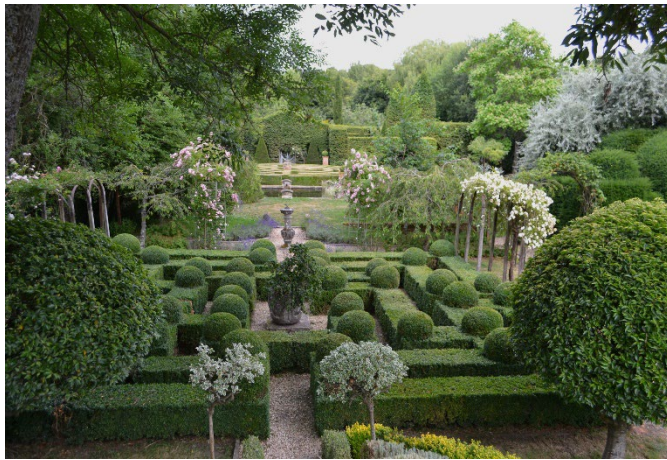

**BERKSHIRE GARDEN TRUST'S  
FEBRUARY 2025 ZOOM LECTURE  
Wednesday 26 February 2025 at 7pm**

**Topiary: a history of creative use.  
Talk by Bruce Ginsberg**

We are very pleased to welcome Bruce Ginsberg, a founding member of the European Boxwood and Topiary Society in the 90's and its chairman for a number of years. The Society has a large membership in the UK (even larger in France) as well as being active in Belgium, Holland, Germany. Bruce also lectures on the philosophy of Zen gardens and east Asian nature aesthetics and is a guest lecturer at the School of Oriental and African Studies.

*Bruce's garden at Earlstone:*

*Photo: B.Ginsberg*

*Bruce says: "I am intrigued by how we separate and structure a piece of space and do something to it, to hold the eye and open the heart. Colour touches us, and flowers, with their spiral patterning, have an emotional effect on us that lift the spirit. Gardens are an artifice, a creation, which slow us down wonderfully and give us 360degree awareness in all directions. Topiary helps structure the space and focuses us on both the small and intimate, and the boundless endless patterning in all directions".*

*"A garden is a culture, a space that as you walk through it, either speeds you up or slows you down - without one realising it. It plays with us like music and brings us to feel ourselves as part of nature – not separate".*

*Bruce's garden at Earlstone:*

*Photo: B.Kirkham*

*Bruce's garden at Earlstone:*

*Photo: B.Kirkham*

Bruce has his own homemade Jacobean-style garden which is a recreation of the fashionable renaissance garden aesthetic of the time. BGT enjoyed a wonderful visit to Bruce's Garden in July 2022.